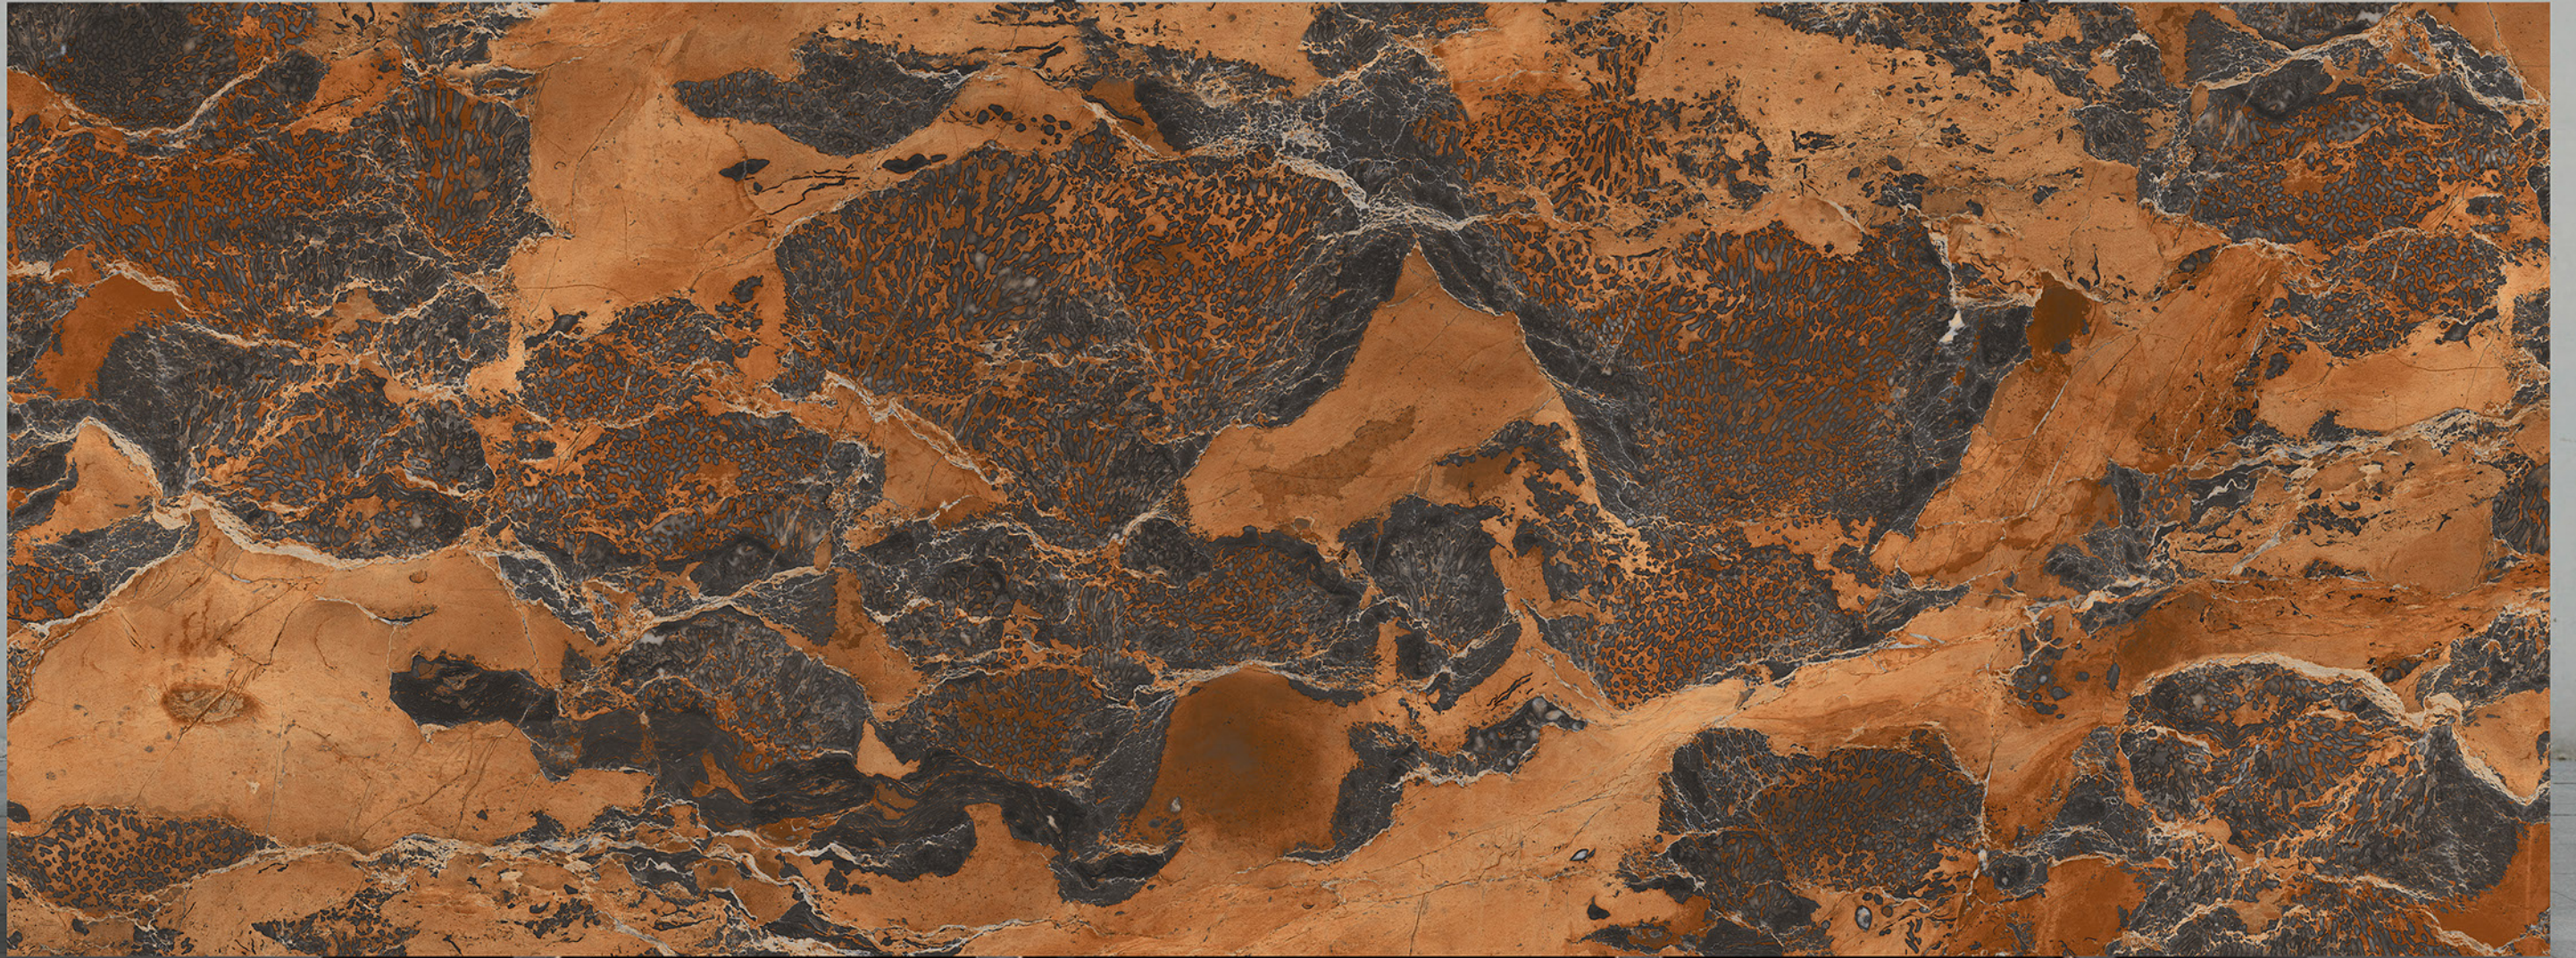

1200X3200 MM | 800X3200MM
1200X2800 MM | 800X2400MM
1200X2400 MM

FOSSIL BROWN

**BODY
GREY**

**FINISH
HIGH GLOSS**

SIZE
1200X3200 MM | 800X3200MM
1200X2800 MM | 800X2400MM
1200X2400 MM

GIVENCHY BLUE

**BODY
GREY**