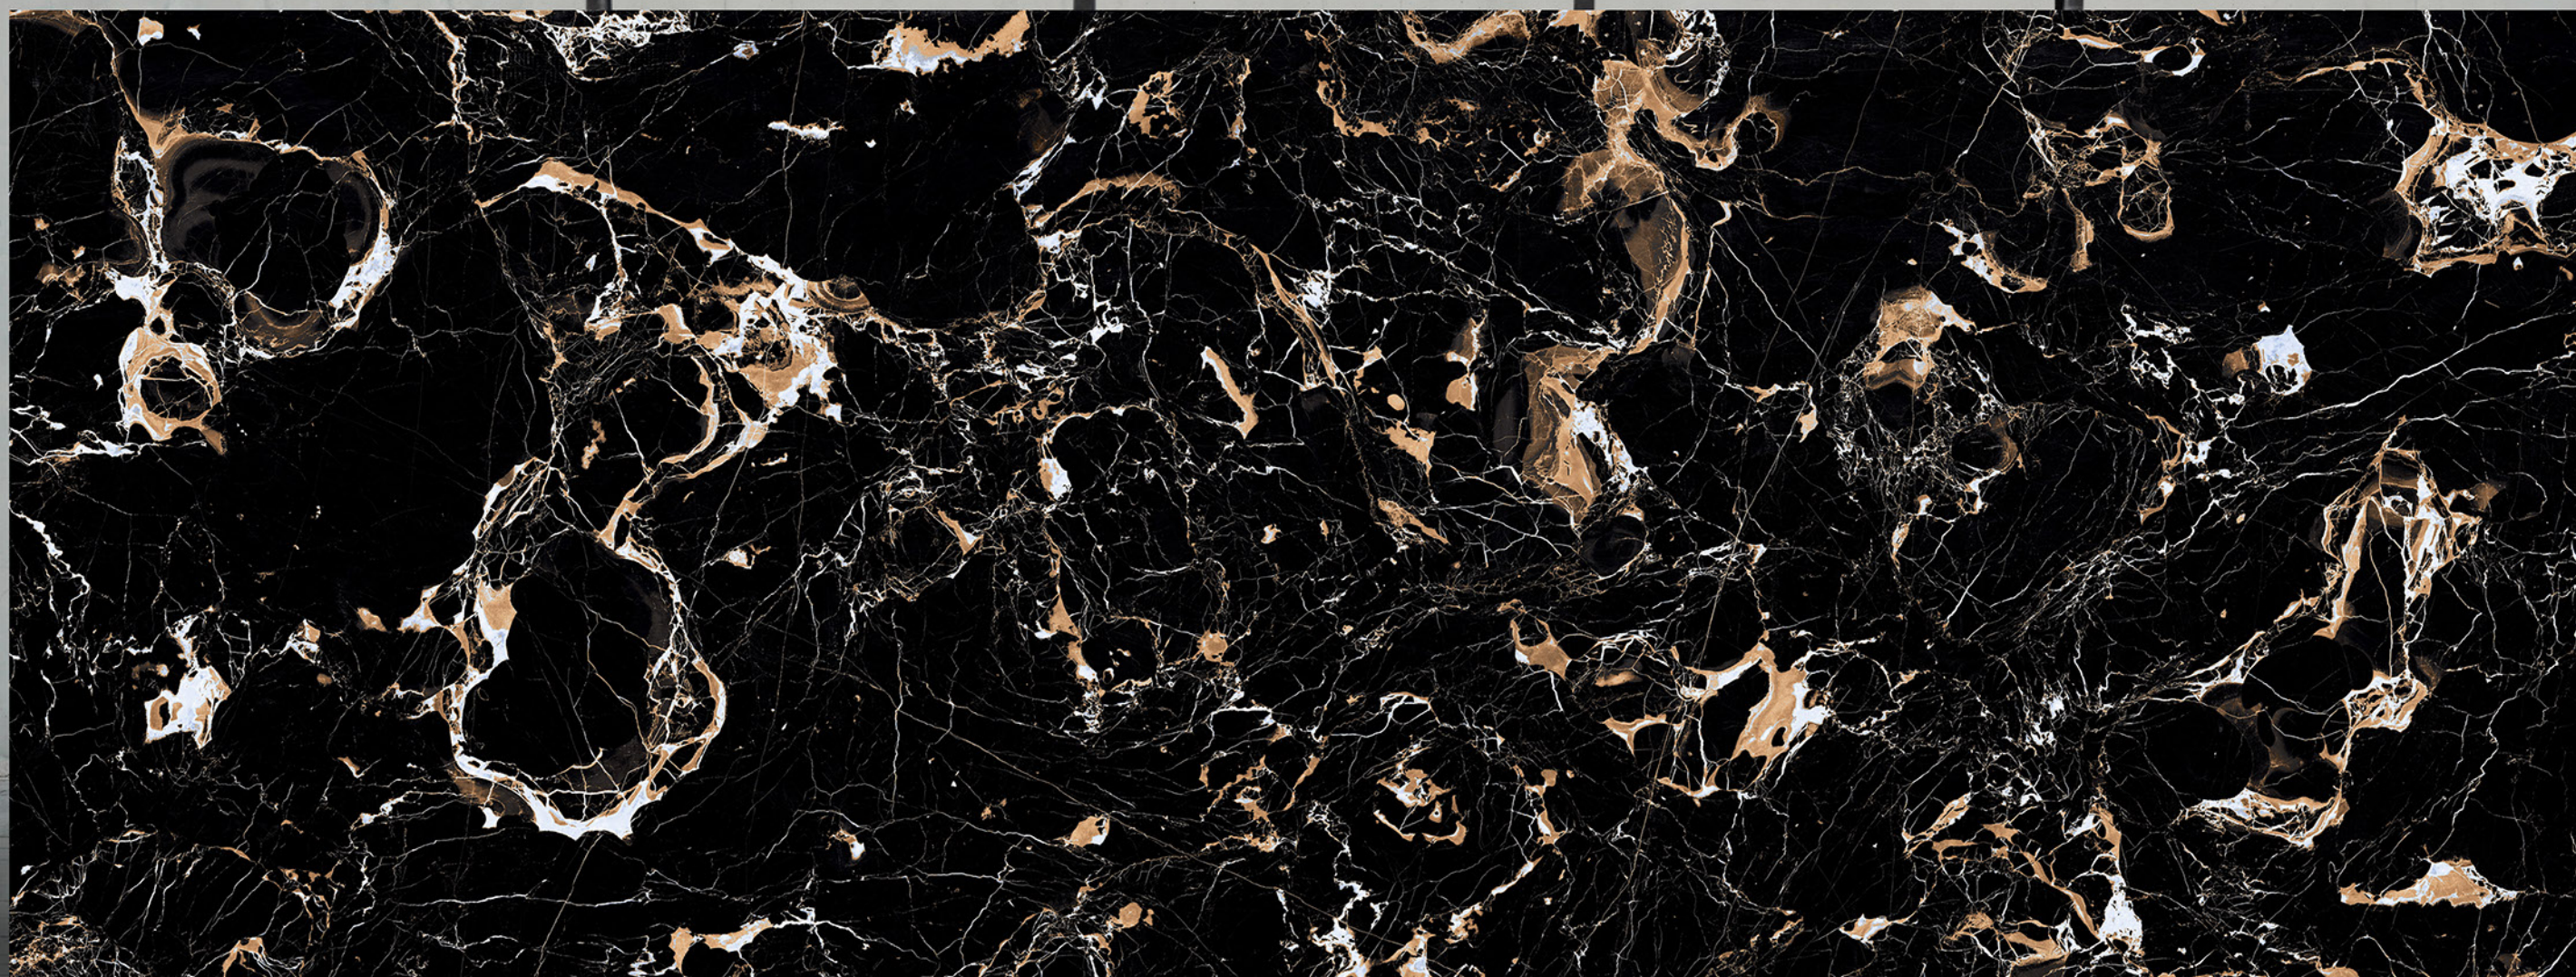

OLAMPIYA SEPIYA

**BODY
BLACK**

**FINISH
HIGH GLOSS**

SIZE
1200X3200 MM | 800X3200MM
1200X2800 MM | 800X2400MM
1200X2400 MM

OYSTER MULTY

**BODY
BLACK**

**FINISH
HIGH GLOSS**

SIZE
1200X3200 MM | 800X3200MM
1200X2800 MM | 800X2400MM
1200X2400 MM