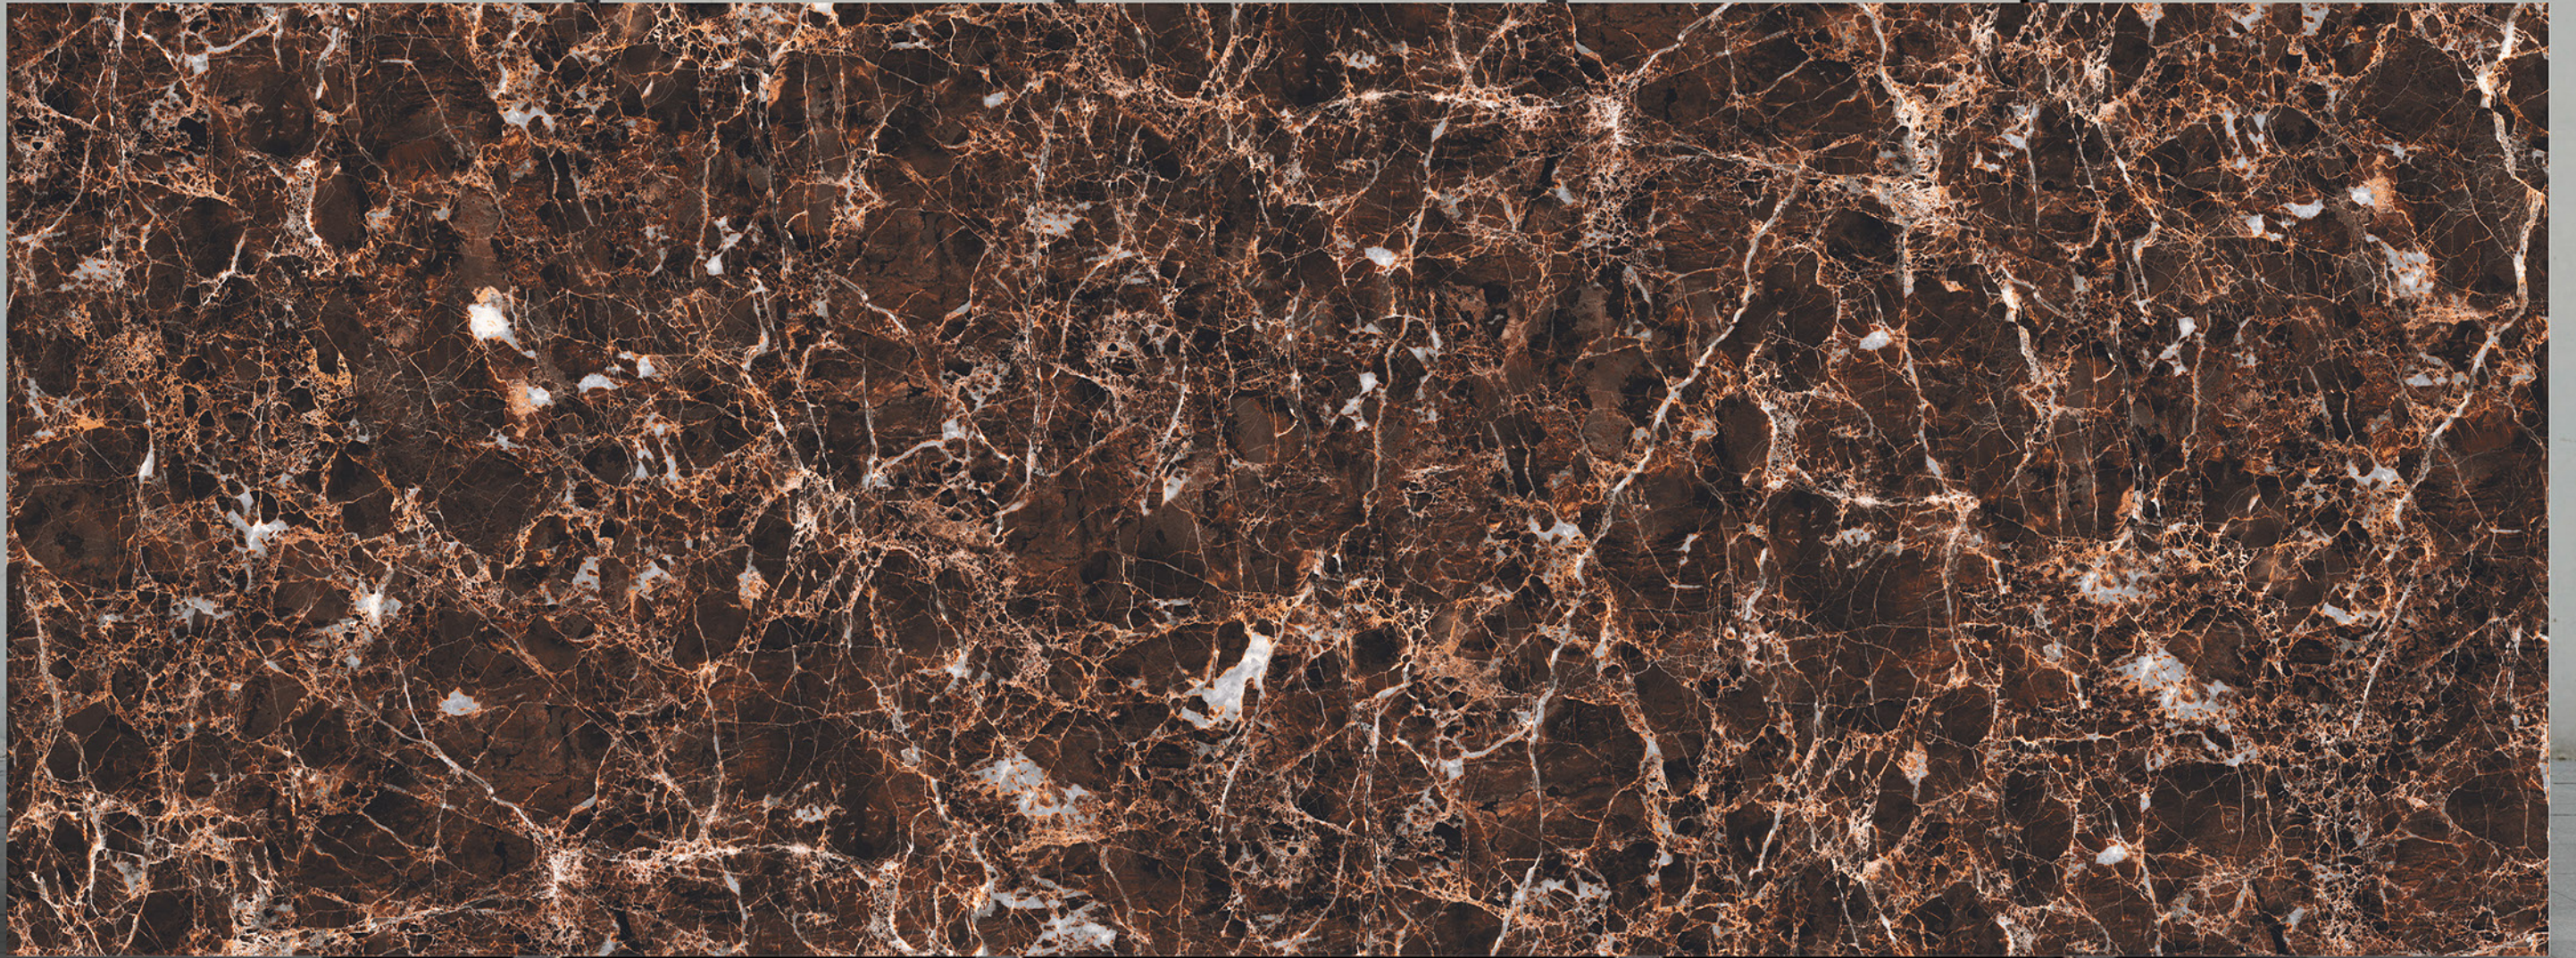

BLUE AGETE

**BODY
BLACK**

**FINISH
HIGH GLOSS**

SIZE
1200X3200 MM | 800X3200MM
1200X2800 MM | 800X2400MM
1200X2400 MM

COLONIAL BLACK

**BODY
BLACK**

**FINISH
HIGH GLOSS**

SIZE
1200X3200 MM | 800X3200MM
1200X2800 MM | 800X2400MM
1200X2400 MM